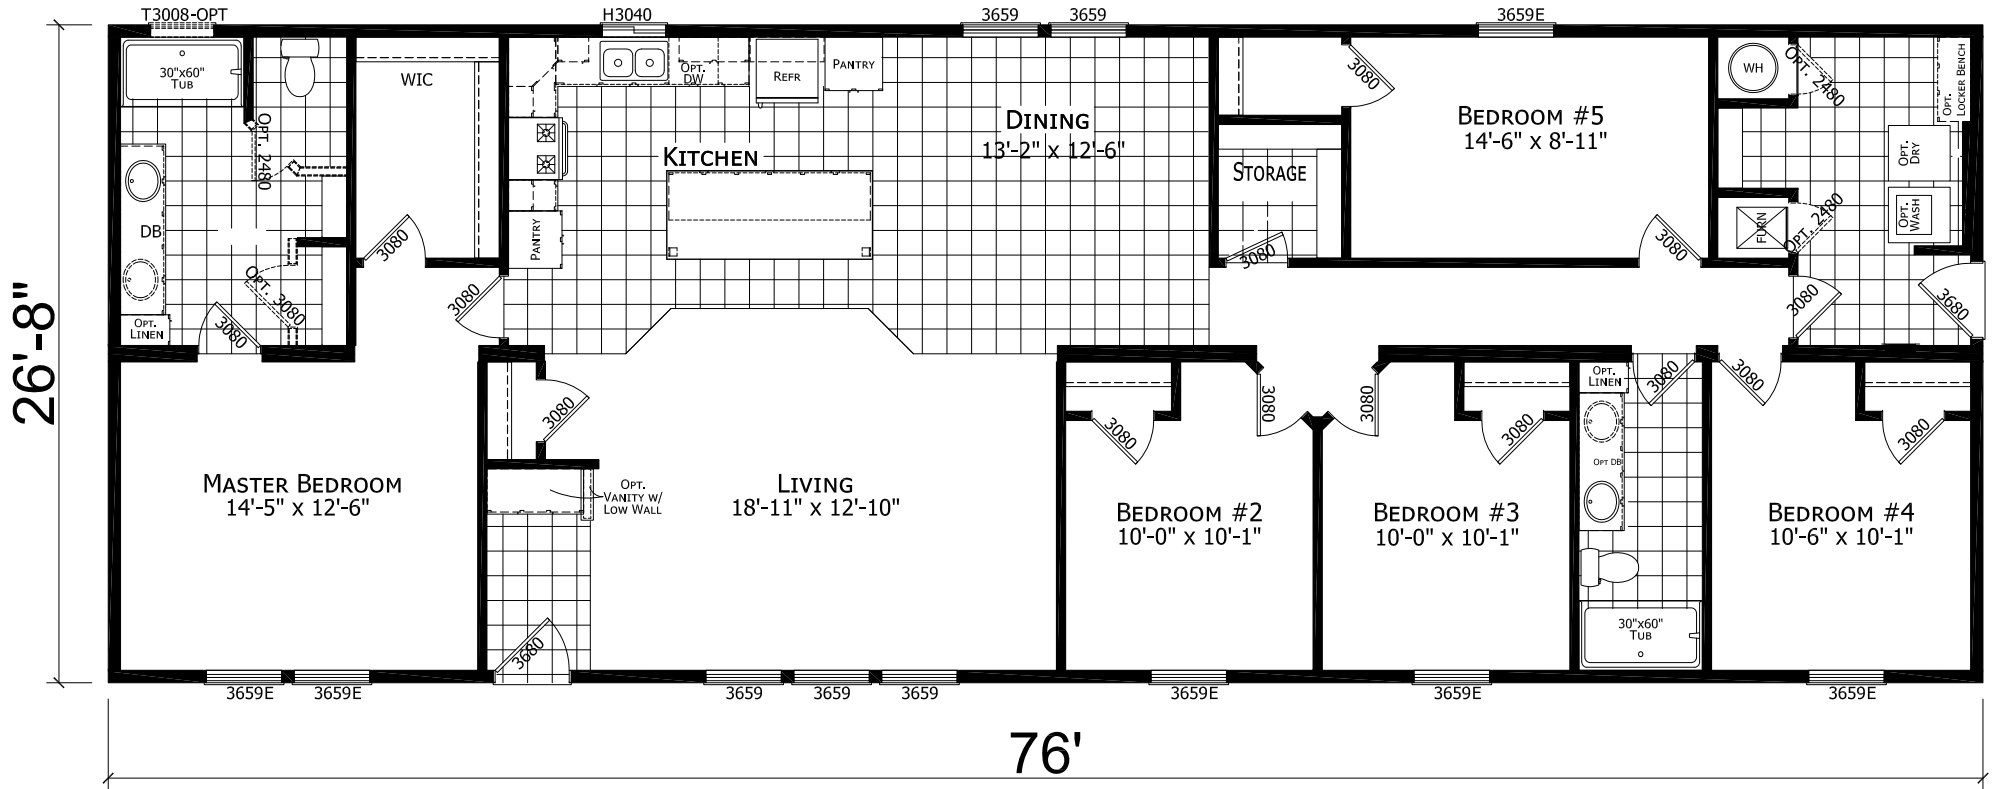

# MODEL 17-CW-4765F

5 BEDROOM, 2 BATH

ACTUAL SIZE: 66' x 26'-8"

TOTAL AREA: 2,027 SQ. FT.

**CHAMPION**  
 MANUFACTURED BEAUTIFULLY™  
 1425 SUNNYSIDE RD. WEISER, ID 83672

MODIFICATIONS
---------------

PROJECT:	17-CW4765F 76' x 26'-8" 5 BD 2 BTH
DRAWN BY:	
DATE:	
SCALE:	3/16" = 1'-0"